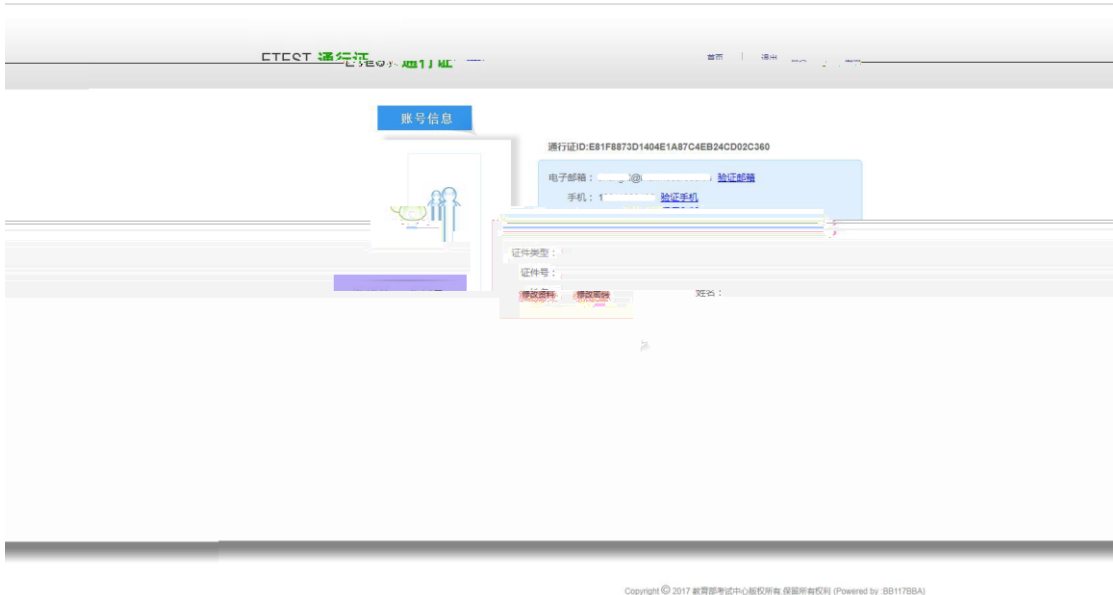

<https://passport.neea.edu.cn>